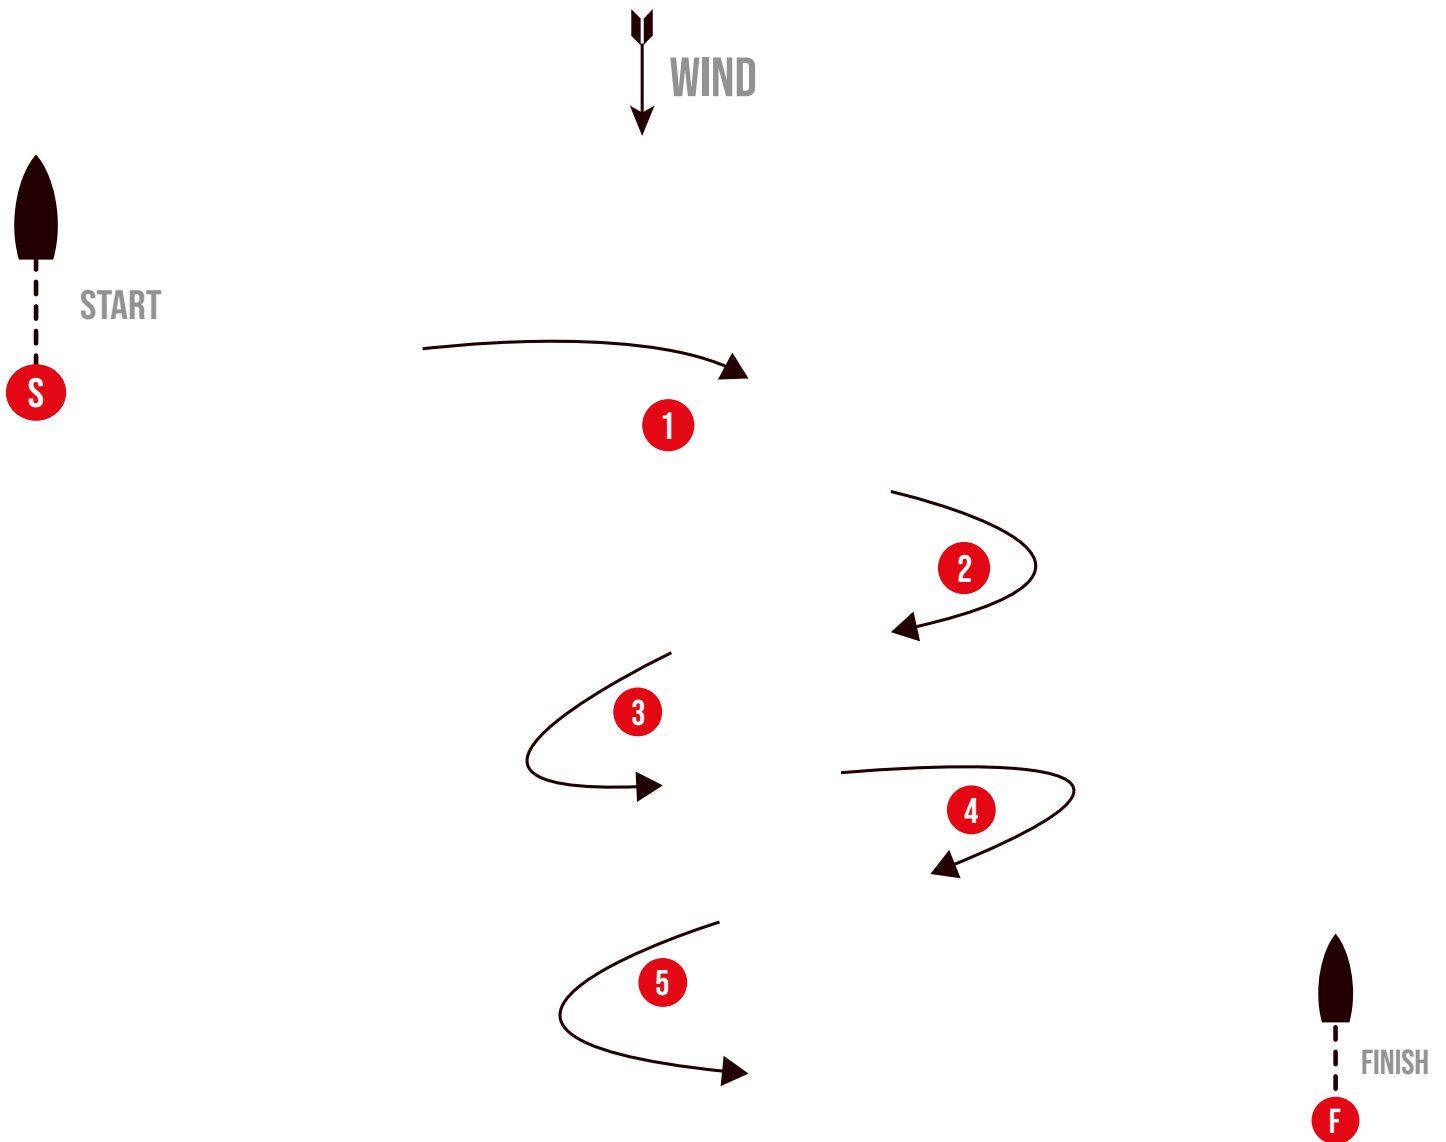

All distances and course angles are approximate.

Suggested courses

ANTIGUA WINGFOIL CHAMPIONSHIP

COURSE 4

Course 11: Start - 1s - 2p - 3s - Finish

All distances and course angles are approximate.

Suggested courses

ANTIGUA WINGFOIL CHAMPIONSHIP

COURSE 5

Course 5A: Start - 1s - 2s - 3,4,5s - 6s - 7s - Finish

Course 5B: Start - 1s - 2s - 6s - 7s - Finish

All distances and course angles are approximate.

Suggested courses

ANTIGUA WINGFOIL CHAMPIONSHIP

COURSE 6

Course 6: Start - 1s - 2s - 3p - 4s - 5p - Finish

All distances and course angles are approximate.

Suggested courses

ANTIGUA WINGFOIL CHAMPIONSHIP

COURSE 7 - Downwinder to Turner's Beach

Course 7: Start - Finish

All distances and course angles are approximate.