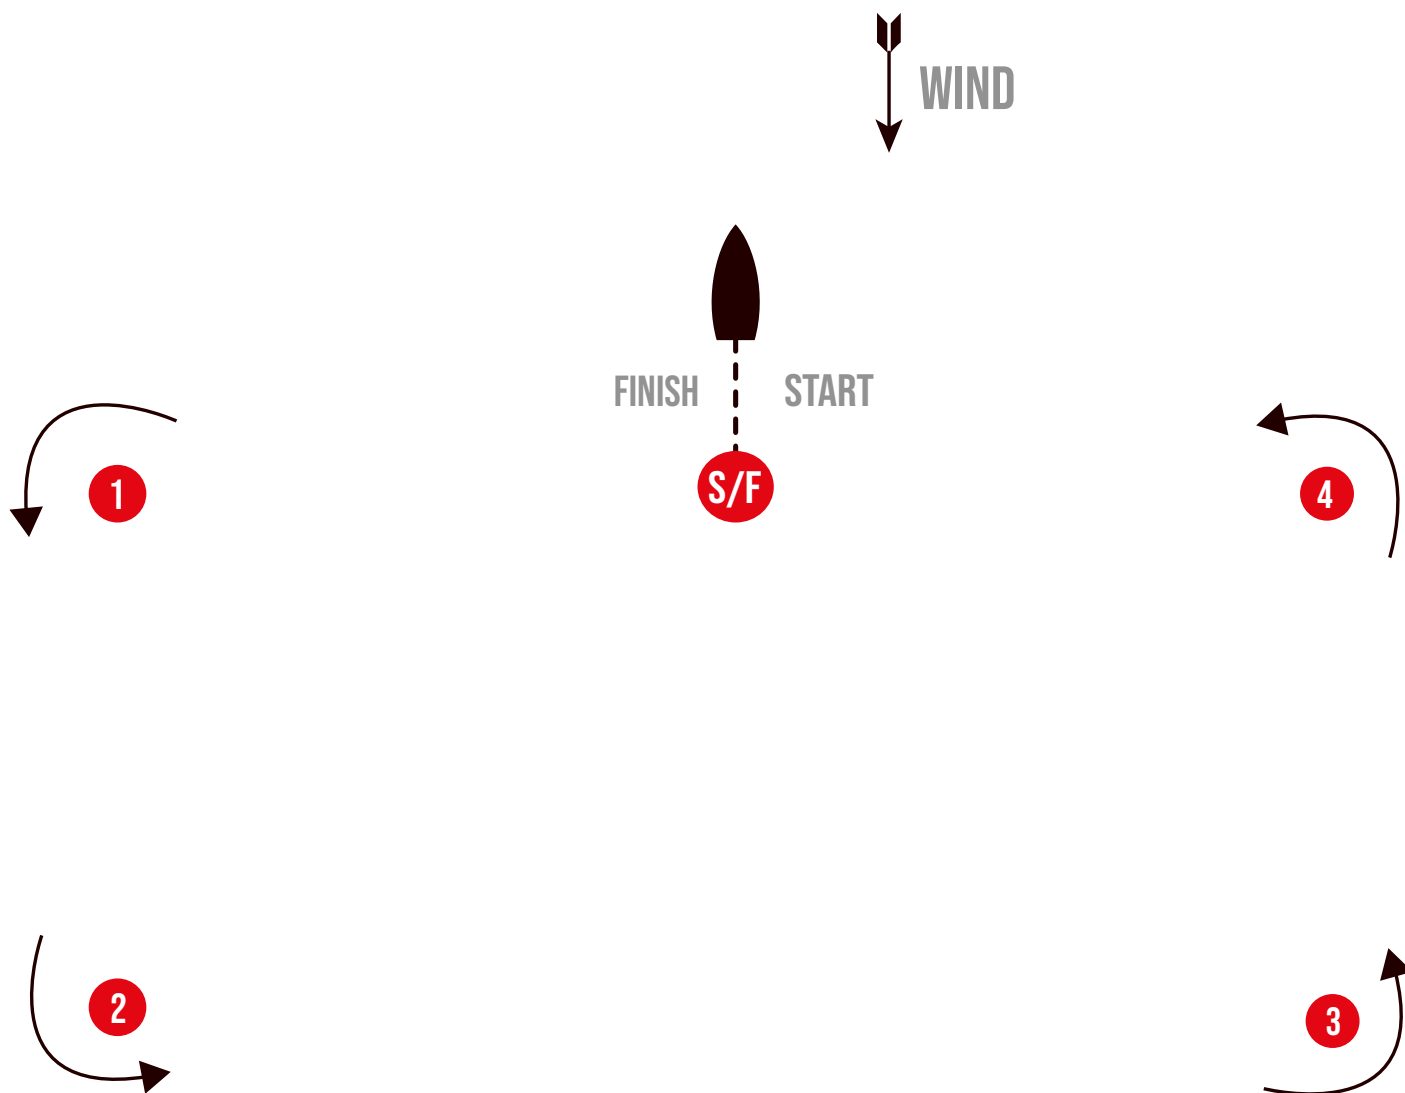

Suggested courses

ANTIGUA WINGFOIL CHAMPIONSHIP

OVERVIEW

Start: Pigeon Point Beach
Race Area

Suggested courses

ANTIGUA WINGFOIL CHAMPIONSHIP

OVERVIEW

Start: Pigeon Point Beach

Race Area 2

Suggested courses

ANTIGUA WINGFOIL CHAMPIONSHIP

COURSE 1

Course : Start - 1 p - 2s - 3p - Finish

All distances and course angles are approximate.

Suggested courses

ANTIGUA WINGFOIL CHAMPIONSHIP

COURSE 2

Course 2: Start - 1p - 2p - 3p - 4p Finish

All distances and course angles are approximate.

Suggested courses

ANTIGUA WINGFOIL CHAMPIONSHIP

COURSE 3

Course 4: Start - 1s - 2p - 3s - 4p - 5s - Finish