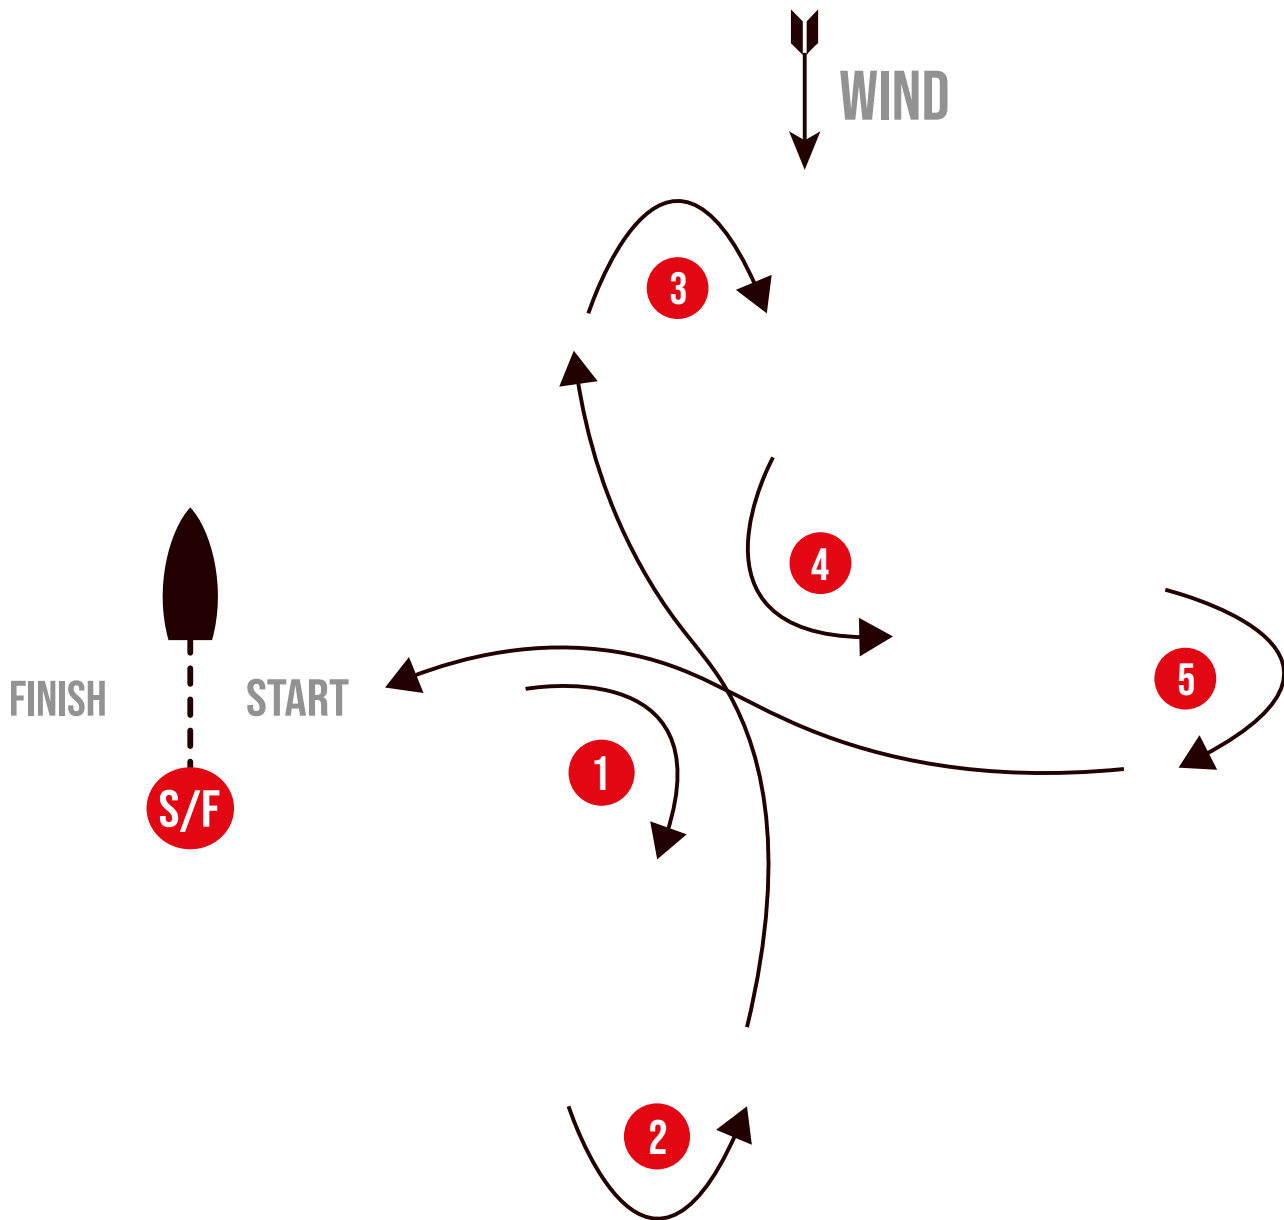

Suggested courses

ANTIGUA WINGFOIL CHAMPIONSHIP

OVERVIEW

Start: Pigeon Point Beach
Race Area

Suggested courses

ANTIGUA WINGFOIL CHAMPIONSHIP

OVERVIEW

Start: Pigeon Point Beach

Race Area 2

Suggested courses

ANTIGUA WINGFOIL CHAMPIONSHIP

COURSE 1

Course : Start - 1 p - 2s - 3p - Finish

All distances and course angles are approximate.

Suggested courses

ANTIGUA WINGFOIL CHAMPIONSHIP

COURSE 2

Course 2: Start - 1p - 2p - 3p - 4p Finish

All distances and course angles are approximate.

Suggested courses

ANTIGUA WINGFOIL CHAMPIONSHIP

COURSE 3

Course 4: Start - 1s - 2p - 3s - 4p - 5s - Finish