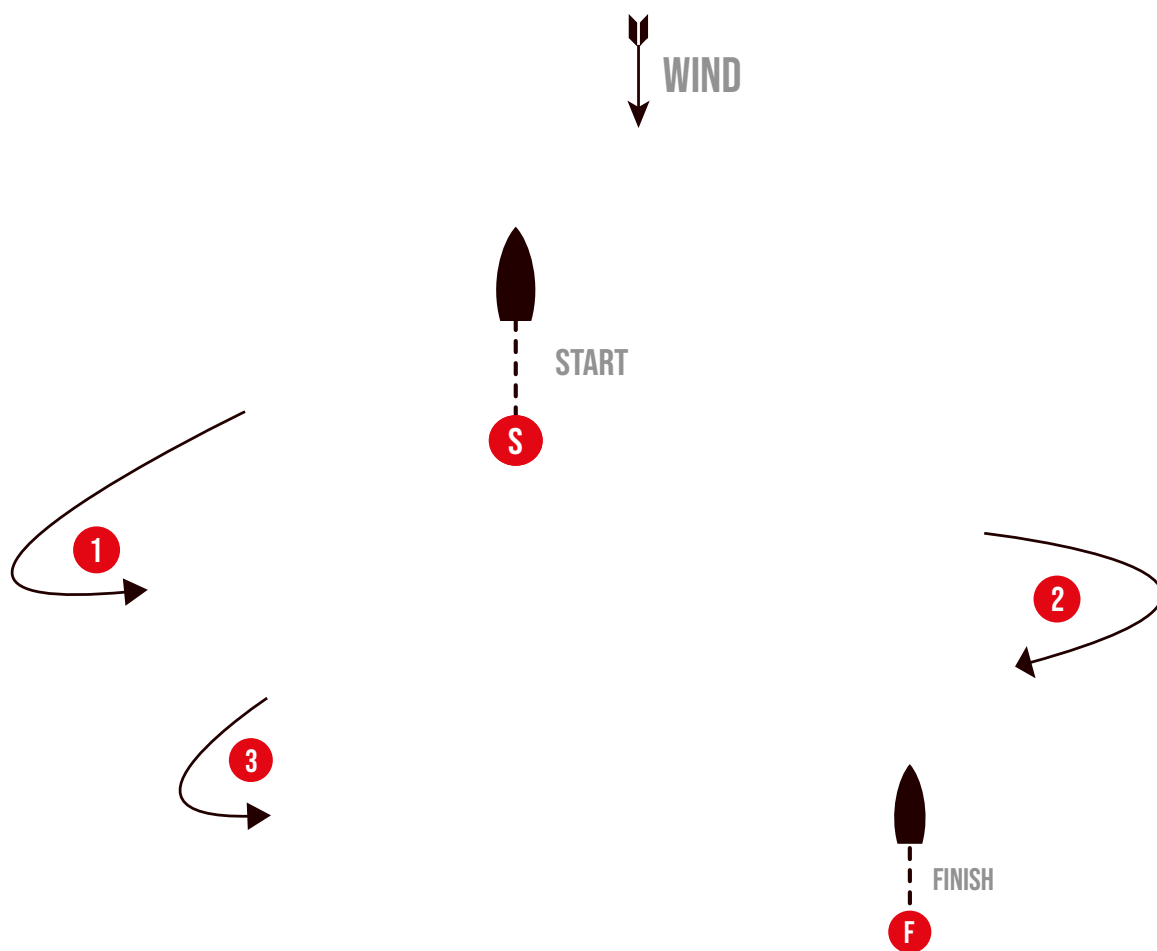

Suggested courses

ANTIGUA WINGFOIL CHAMPIONSHIP

OVERVIEW

Start: Pigeon Point Beach
Race Area

Suggested courses

ANTIGUA WINGFOIL CHAMPIONSHIP

OVERVIEW

Start: Pigeon Point Beach

Race Area 2

Suggested courses

ANTIGUA WINGFOIL CHAMPIONSHIP

COURSE 1

Course : Start - 1 p - 2s - 3p - Finish

All distances and course angles are approximate.

Suggested courses

ANTIGUA WINGFOIL CHAMPIONSHIP

COURSE 2

Course 2: Start - 1p - 2p - 3p - 4p Finish

All distances and course angles are approximate.

Suggested courses

ANTIGUA WINGFOIL CHAMPIONSHIP

COURSE 3

Course 4: Start - 1s - 2p - 3s - 4p - 5s - Finish

ANTIGUA WINGFOIL CHAMPIONSHIP

COURSE 6

Course 6: Start - 1s - 2s - 3p - 4s - 5p - Finish

All distances and course angles are approximate.

Suggested courses

ANTIGUA WINGFOIL CHAMPIONSHIP

COURSE 7 - Downwinder to Turner's Beach